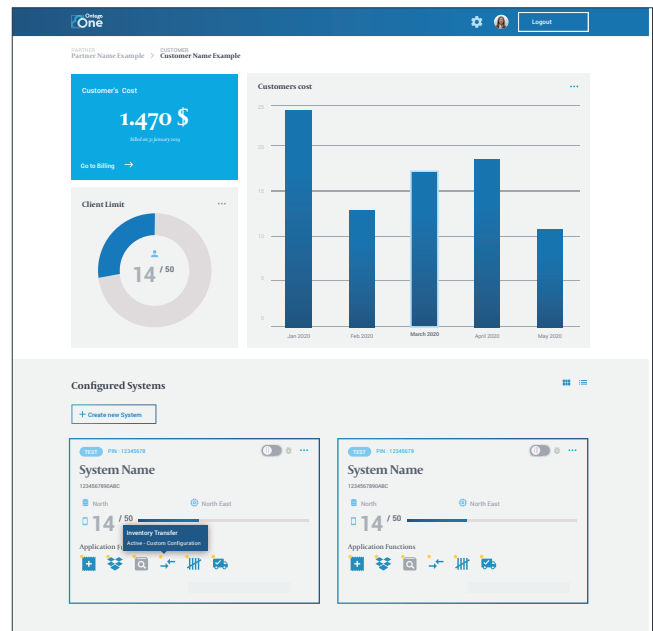

Empower workers with mobile warehouse apps for SAP B1.

www.ontego.one

Easy configuration

Complete management

Exclusively for B1 Partners.

Provide your customers with the best mobile warehouse apps.

OntegoOne Cloud Cockpit