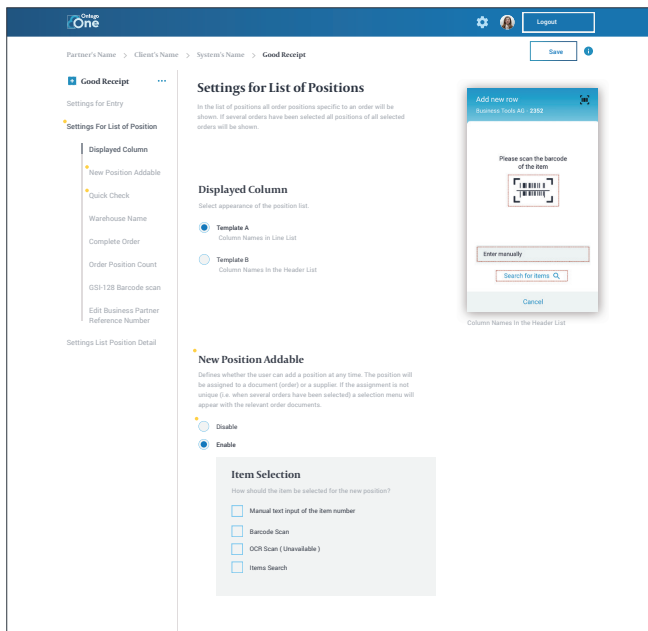

Empower workers with mobile warehouse apps for SAP B1.

www.ontego.one

Easy configuration

Complete management

Exclusively for B1 Partners.

Provide your customers with the best mobile warehouse apps.

OntegoOne Cloud Cockpit