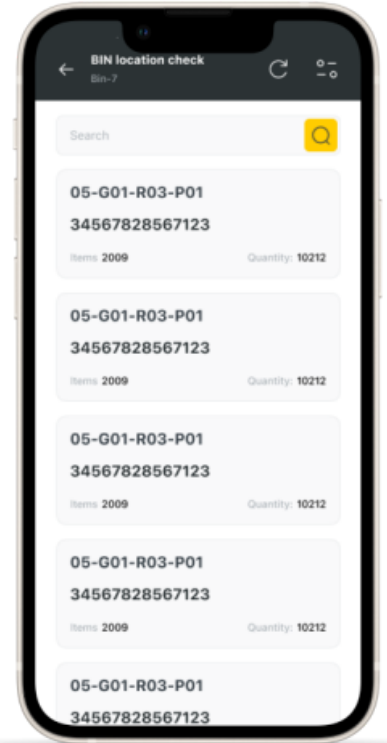

Logiks WMS Modules

Warehouse Check

Comprehensive overview of Bin Locations and related items in the warehouse.

Key Features

- ✓ Allows scanning or manual entry to get detailed item and Bin Location information
- ✓ Real-time quantity tracking

Benefits

- ✓ Efficient and accurate warehouse tracking
- ✓ Easy access to item information