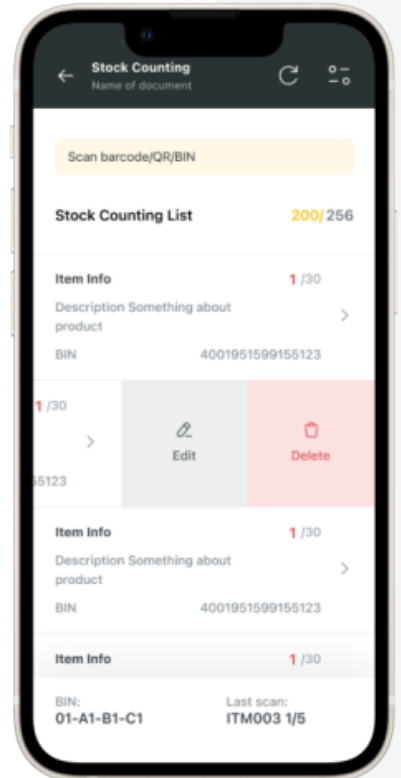

Works on Any Device

Works with Android or iOS devices, as well as industry scanners.

Scalable

designed to be used by 1-200 scanners at once.

Lightning Fast

Dynamic Caching enables Logiks WMS to be snappy, avoiding long processing time.

Logiks WMS Modules

You can use Logiks WMS to digitalize all key processes in the warehouse using our modules

Stock Counting

Enhances inventory management efficiency and provides accurate counts for the warehouse.

Key Features

- ✓ Conducts precise physical counts
- ✓ Identifies discrepancies in inventory
- ✓ Generates insightful reports for data-driven decision-making

Benefits

- ✓ Improves inventory control effectiveness
- ✓ Streamlines warehouse counting operations
- ✓ Facilitates better decision-making through accurate data

Stock Transfer

Module for inventory transfers between locations.

Key Features

- ✓ Creating and managing transfer documents
- ✓ Access to ongoing and completed transfers

Benefits

- ✓ Efficient tracking through processes
- ✓ Seamless experience