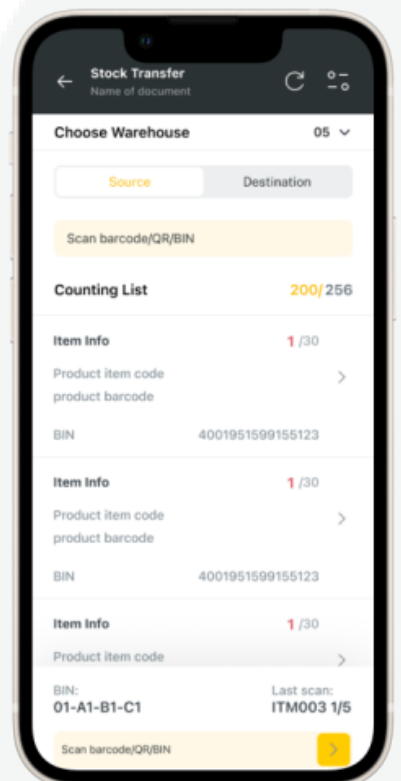

Key Features

- ✓ Conducts precise physical counts
- ✓ Identifies discrepancies in inventory
- ✓ Generates insightful reports for data-driven decision-making

Benefits

- ✓ Improves inventory control effectiveness
- ✓ Streamlines warehouse counting operations
- ✓ Facilitates better decision-making through accurate data

Stock Transfer

Module for inventory transfers between locations.

Key Features

- ✓ Creating and managing transfer documents
- ✓ Access to ongoing and completed transfers

Benefits

- ✓ Efficient tracking through processes
- ✓ Seamless experience

Logiks WMS Modules

Goods Receipt PO

Streamlines supplier communication and incoming inventory management.

Key Features

- ✓ Overview of open purchase orders
- ✓ Detailed item tracking
- ✓ Efficient processing and scanning of order items