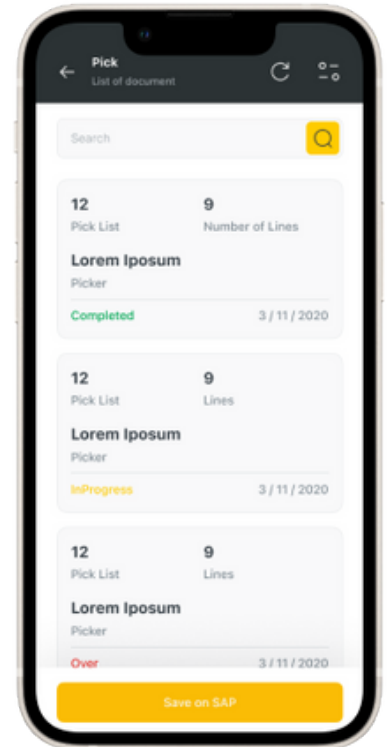

Pick

Streamlines warehouse management picking transactions.

Key Features

- ✓ Efficient order selection
- ✓ Generating precise pick lists
- ✓ Accurate order fulfillment

Benefits

- ✓ Optimizes workflows
- ✓ Inventory tracking
- ✓ Improves customer satisfaction

Logiks WMS Modules

Warehouse Check

Comprehensive overview of Bin Locations and related items in the warehouse.

Key Features

- ✓ Allows scanning or manual entry to get detailed item and Bin Location information
- ✓ Real-time quantity tracking