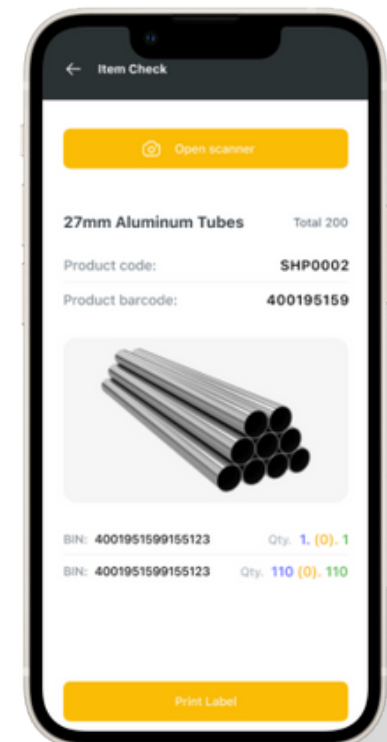

Benefits

- ✓ Efficient and accurate warehouse tracking
- ✓ Easy access to item information