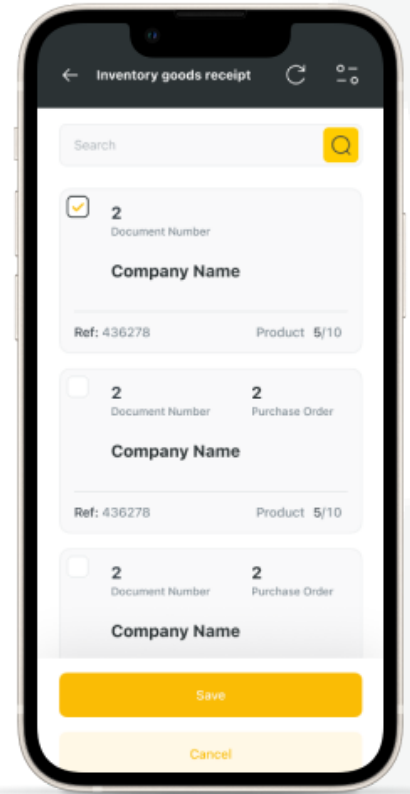

Logiks WMS Modules

Inventory GR

Module for efficient movement of products out of storage.

Key Features

- ✓ Recording and creating of Stock Issue Documents
- ✓ Real-time visibility and control over inventory levels
- ✓ Executes issue processes
- ✓ Reflects reductions in stock quantity

Benefits

- ✓ Optimized outbound warehouse operations
- ✓ Tracks withdrawals from storage and reasons why

What problems will Logiks WMS tackle in your warehouse?

- No Real-Time Data
- High Human Error rate
- Manual work taking too long
- Inaccurate Inventory data
- Unoptimized Workforce
- Slow Software