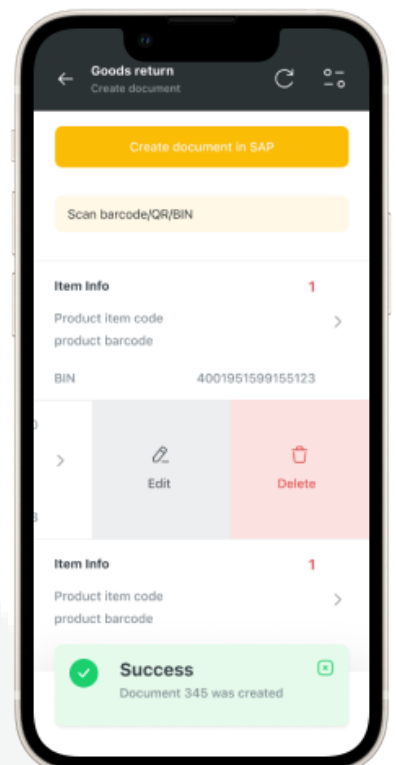

Benefits

- ✓ Effective tracking and processing of returned items