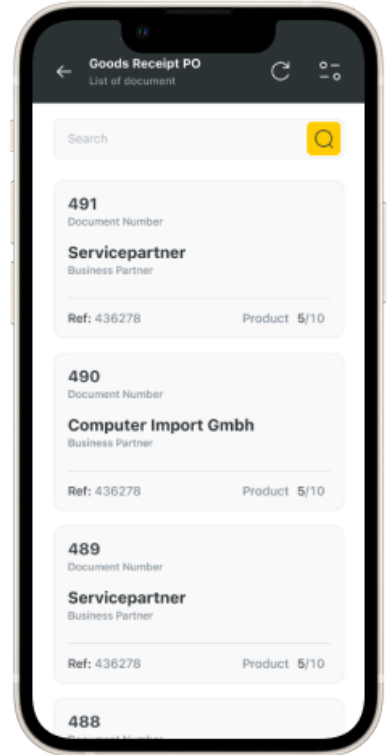

Stock Transfer

Module for inventory transfers between locations.

Key Features

- ✓ Creating and managing transfer documents
- ✓ Access to ongoing and completed transfers

Benefits

- ✓ Efficient tracking through processes
- ✓ Seamless experience

Logiks WMS Modules

Goods Receipt PO

Streamlines supplier communication and incoming inventory management.

Key Features

- ✓ Overview of open purchase orders
- ✓ Detailed item tracking
- ✓ Efficient processing and scanning of order items

Benefits

- ✓ Tracking and management of purchase orders
- ✓ Comprehensive overview of orders and items

Goods Return

Simplifies return of items to stock and Enhances efficiency in return processes

Key Features