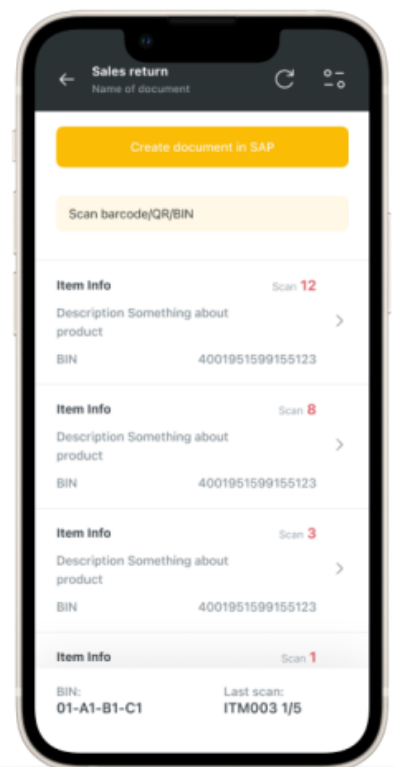

Pick

Streamlines warehouse management picking transactions.

Key Features

- ✓ Efficient order selection
- ✓ Generating precise pick lists
- ✓ Accurate order fulfillment

Benefits

- ✓ Optimizes workflows
- ✓ Inventory tracking
- ✓ Improves customer satisfaction

Sales Return

Streamlines efficient product returns and refunds to customers.

Key Features

- ✓ Precise inventory adjustments
- ✓ Processing of sales return documents

Benefits

- ✓ Optimizes sales workflows
- ✓ Enhances inventory accuracy
- ✓ Improves customer satisfaction

Logiks WMS Modules

Warehouse Check

Comprehensive overview of Bin Locations and related items in the warehouse.

Key Features

- ✓ Allows scanning or manual entry to get detailed item and Bin Location information
- ✓ Real-time quantity tracking